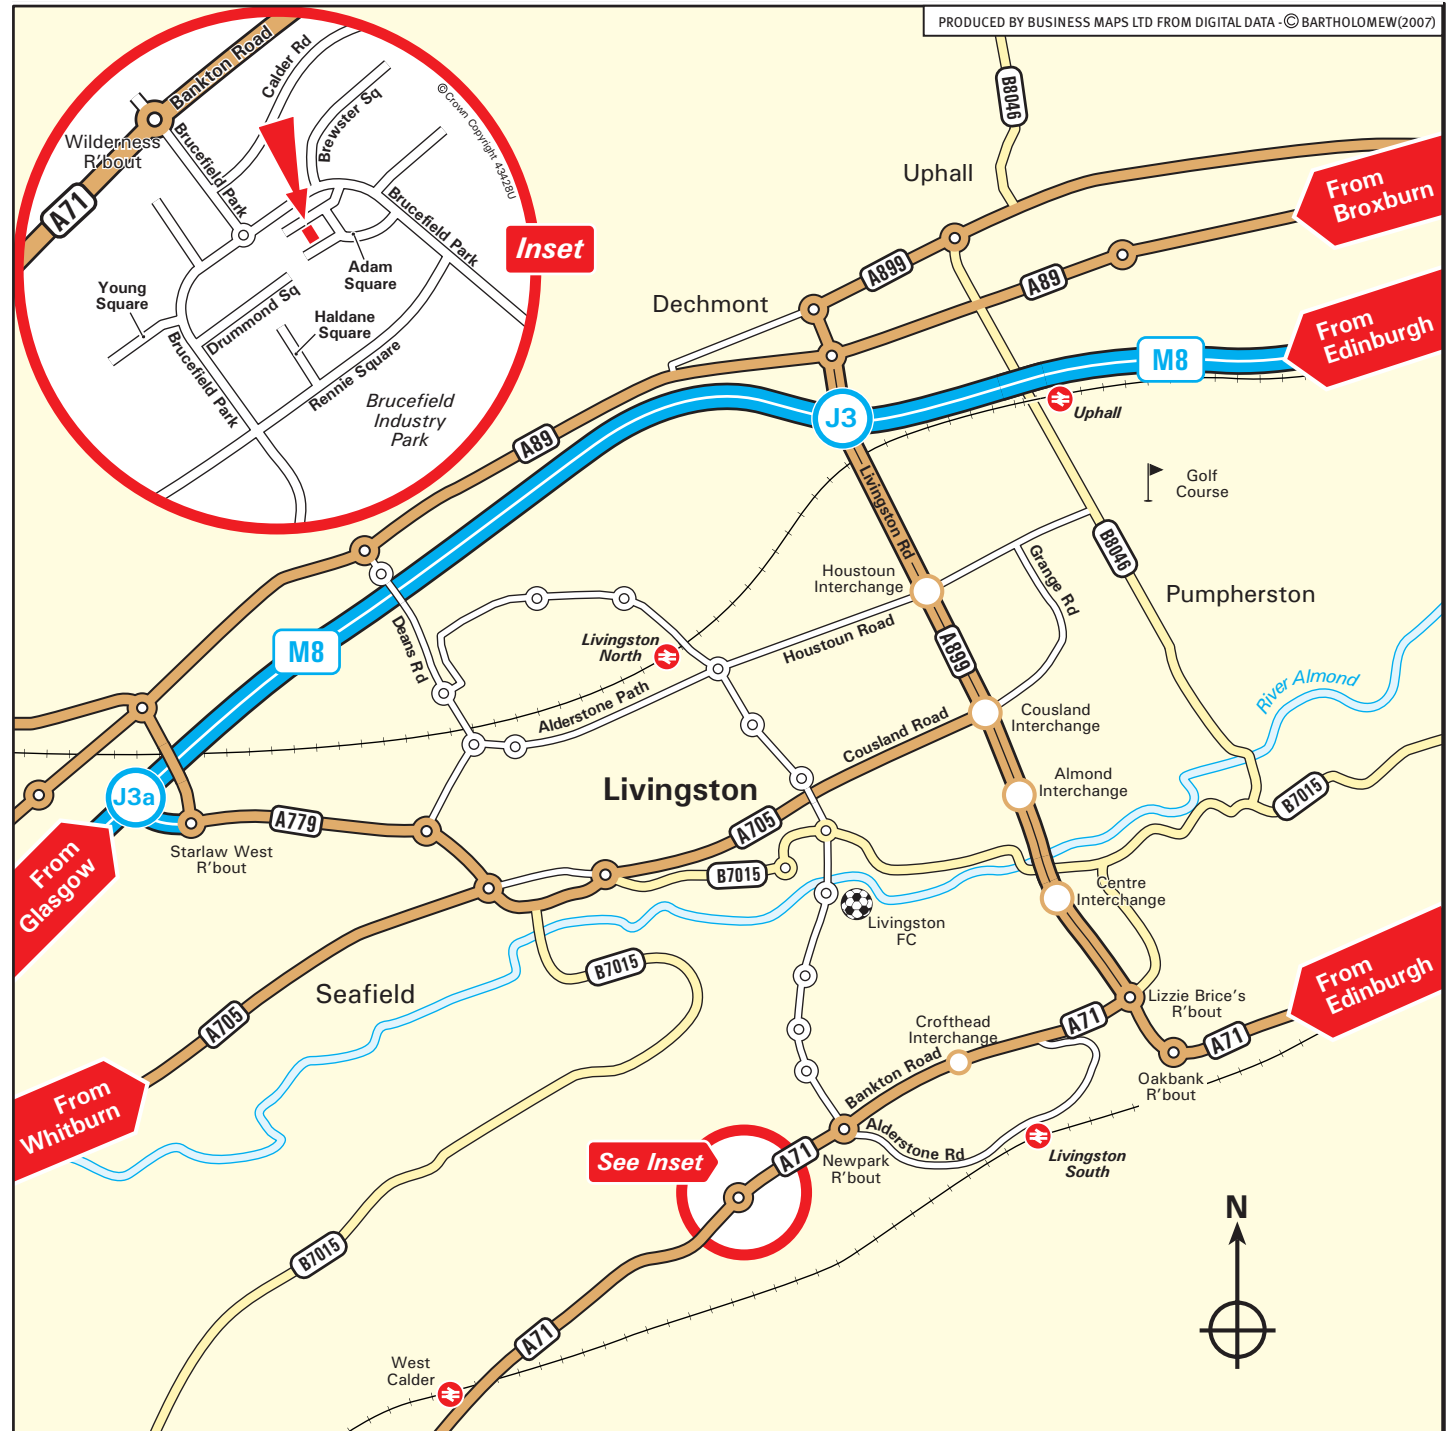

PRODUCED BY BUSINESS MAPS LTD FROM DIGITAL DATA - © BARTHOLOMEW(2007)

Inset

See Inset