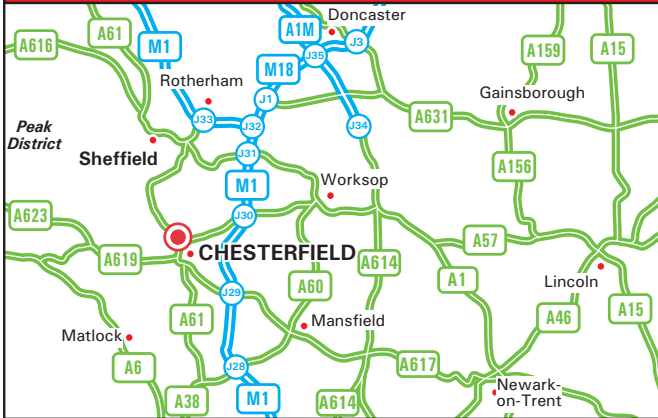

Mentor FLT Training Limited
Burley Close
Turnoaks Business Park
Chesterfield S40 2UB

Tel: 01246 555222
email: info@mentortraining.co.uk
www.mentortraining.co.uk

From the M1 Motorway

- Leave M1 at junction 29 and follow signs for Chesterfield (A617).
- Travel towards Chesterfield, for approx five miles until you reach the first roundabout.
- Take the first exit, signposted Derby (A61).
- At the third set of traffic lights (approx 0.75 miles) turn left onto Storforth Lane (Do not count pedestrian crossings as 'traffic lights').
- After 50 yards, turn right onto Burley Close.
- Follow the road for approximately 0.5 miles.
- Mentor Head Office and Training Centre are the last two buildings on the left, just before the roundabout.
- Please report to Head Office Reception.
- This is the building on the right-hand side of the site.

From Chesterfield Town Centre

- Following Derby (A61) from Chesterfield Town Centre.
- At the roundabout, take the third exit signposted Derby (A61).
- Proceed as point 4 above.

From Derby

- Take the A38 North, leave at the A61 turn off through Alfreton, stay on the A61 and shortly after entering Chesterfield turn right at the traffic lights on to Storforth Lane, then right on to Burley Close.